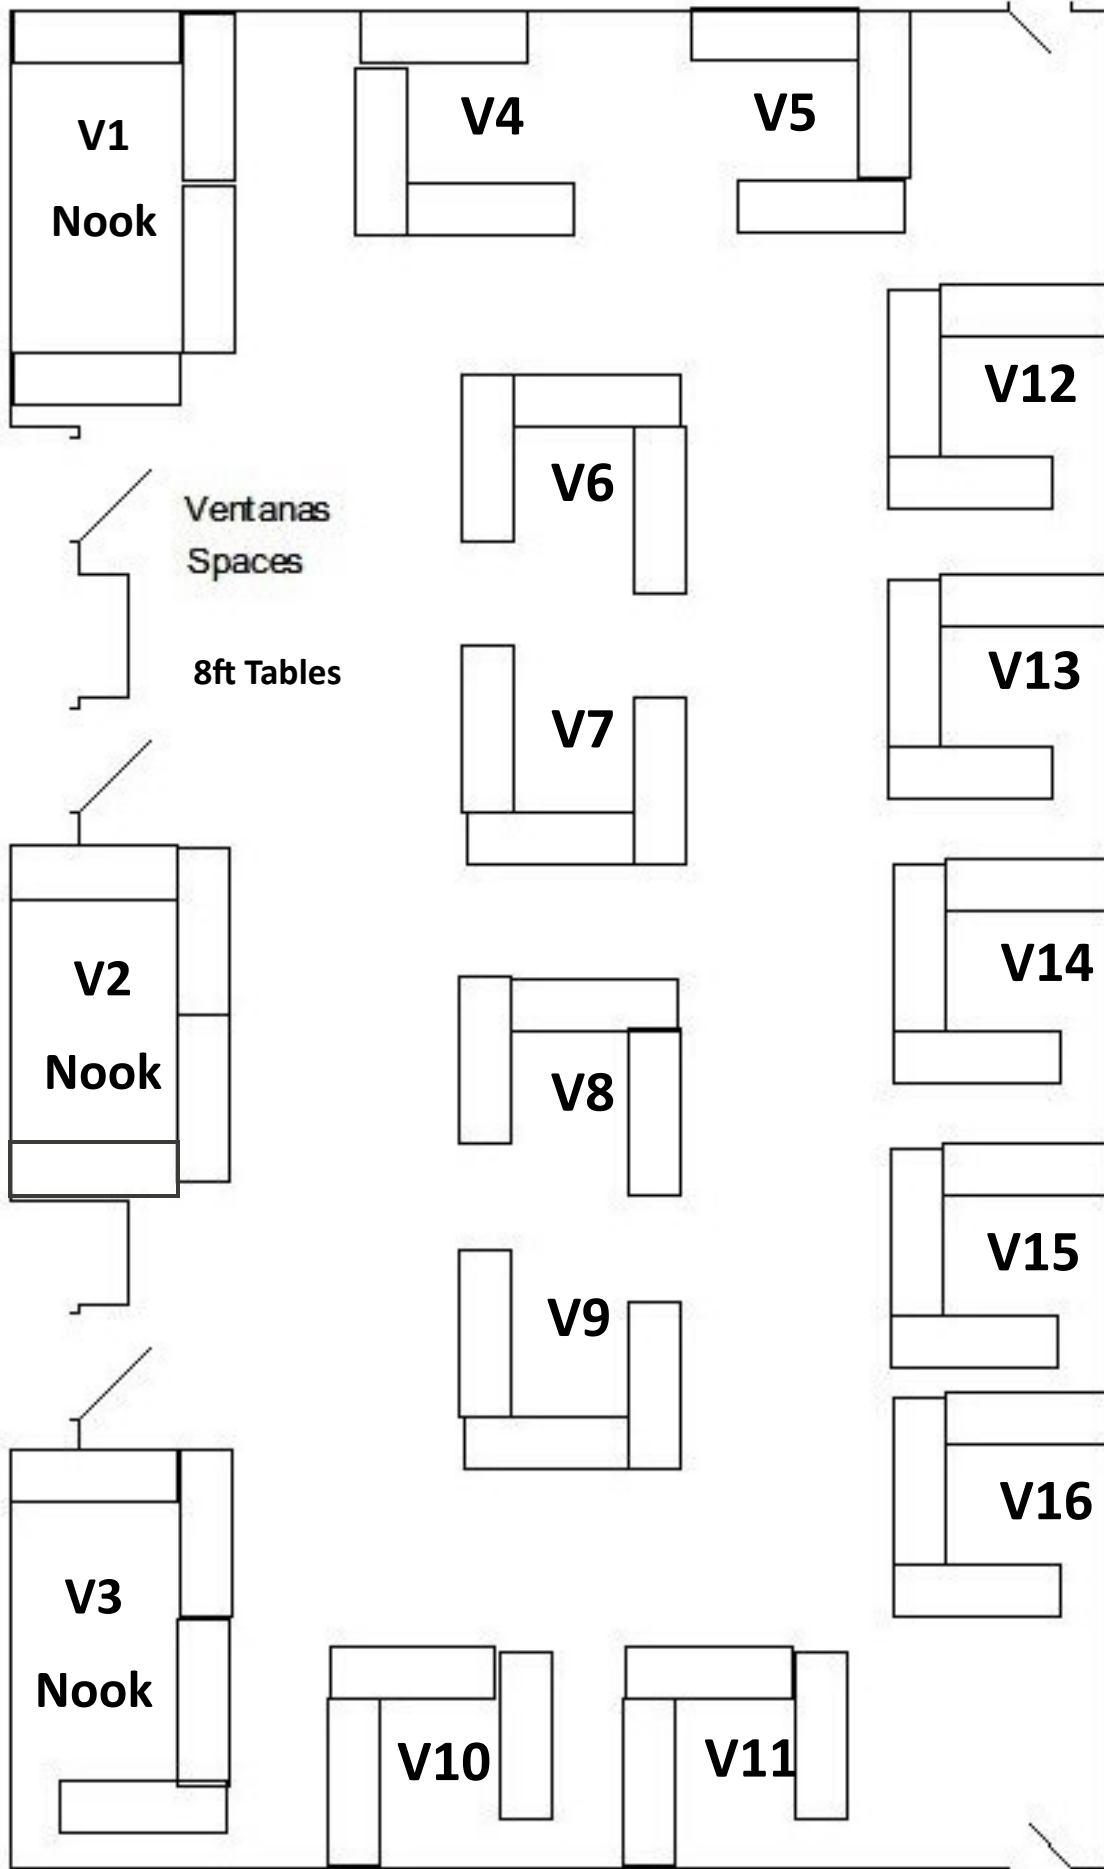

Organ View Terrace Spaces

*The **Organ View Terrace** is the Jewelry Showcase room. Spaces here are for handmade finished jewelry products.*

Spaces include three 6' tables. Tables may be re-arranged from presented layout but must not take anymore space than presented footprint.

Rio Hondo Spaces

*The **Rio Hondo** is the Jewelry Showcase room. Spaces here are for handmade finished jewelry products.*

Spaces include three 6' tables. Tables may be re-arranged from presented layout but must not take anymore space than presented footprint.

Ventanas spaces are premium indoor spaces.

Standard spaces include three 8' tables, which may be re-arranged from the presented layout indicated here as long as not additional space is added to the footprint.

8ft Tables

Hallway Spaces

The **Hallway** spaces are in the hallway outside of the Tortugas gallery and the Ventanas room. Spaces are essentially one 8' table placed close to the wall. Placement here is not exact pending fire marshal review for walk space restrictions.