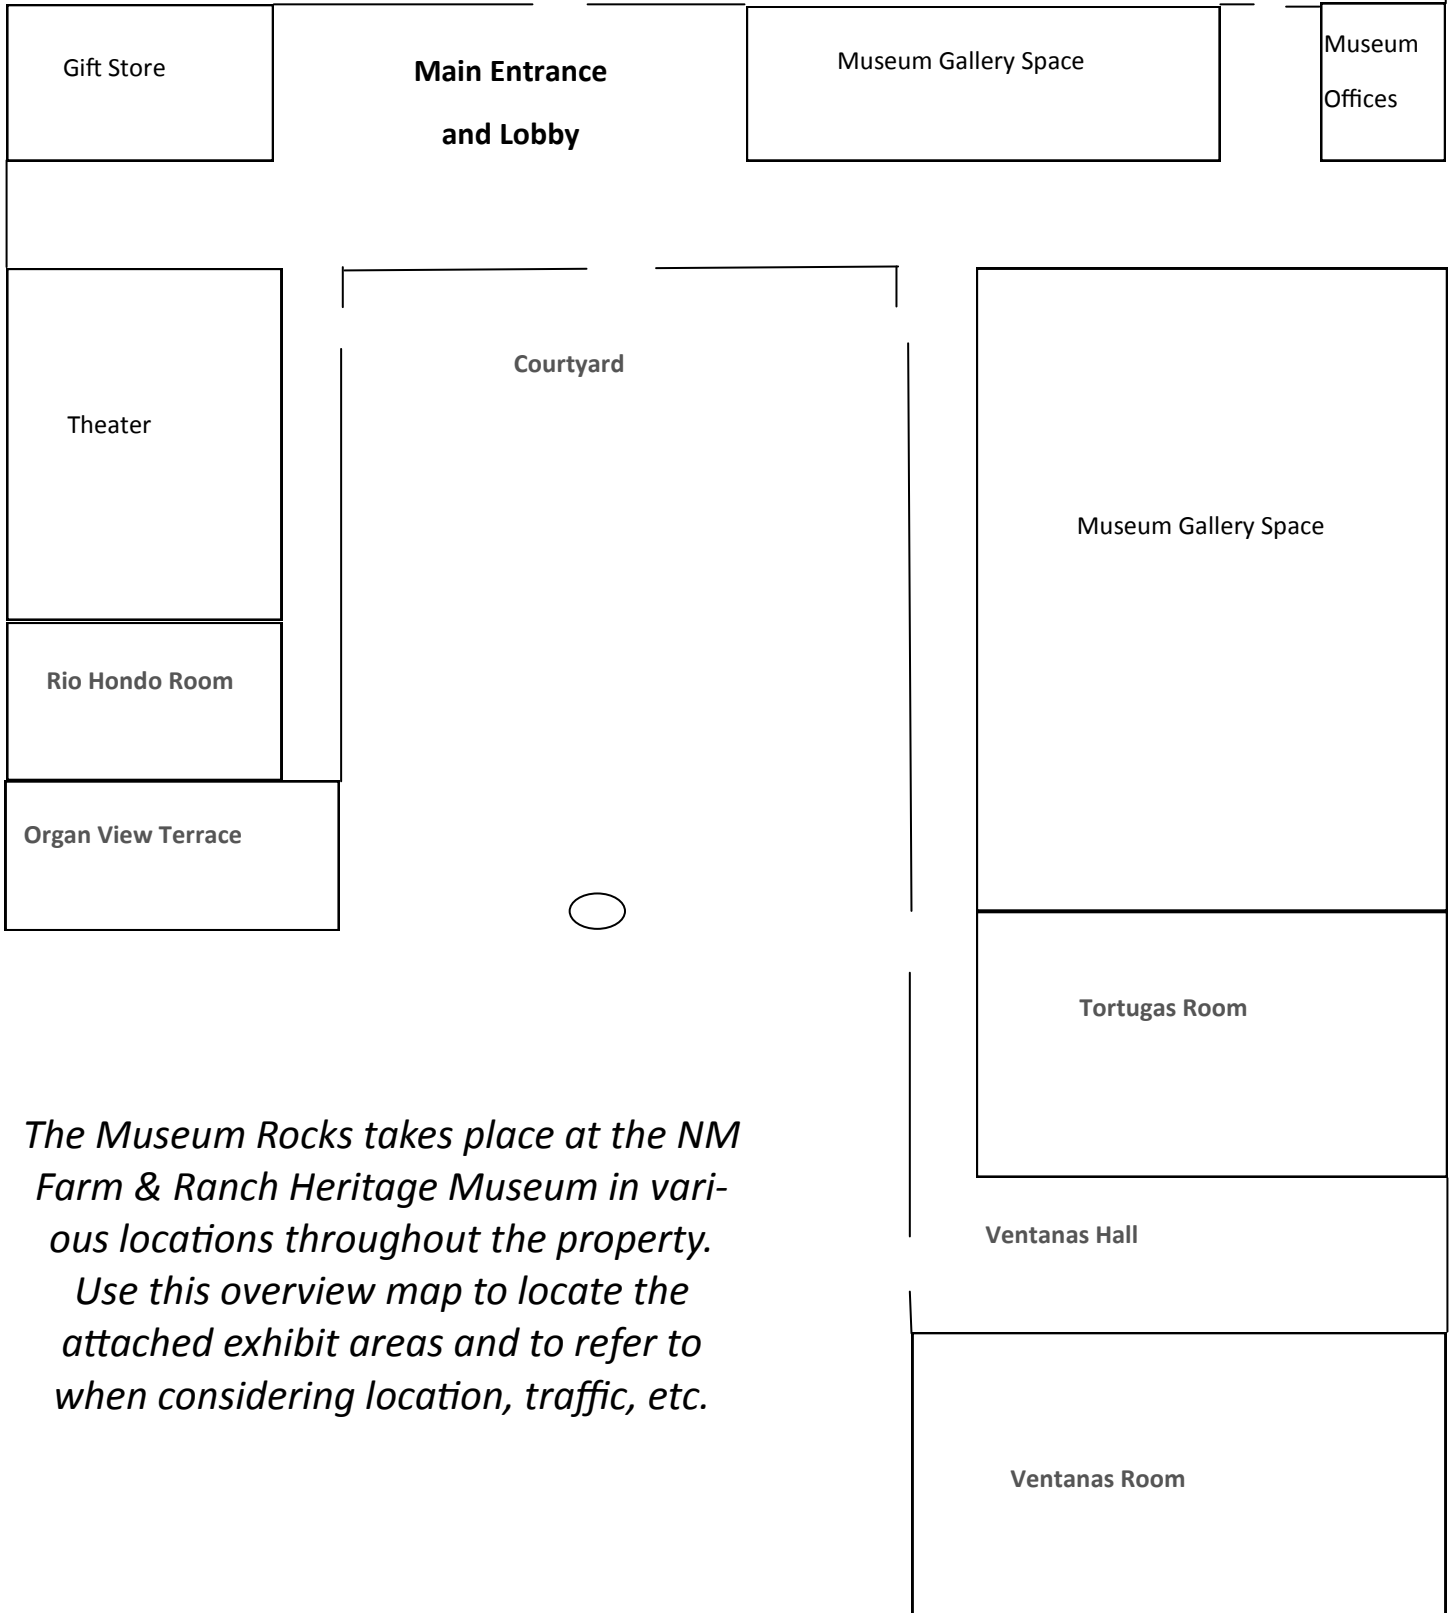

The Museum Rocks!

February 18th & 19th 2017

*Drive in spaces near
museum entry walk*

The Museum Rocks takes place at the NM Farm & Ranch Heritage Museum in various locations throughout the property.

Use this overview map to locate the attached exhibit areas and to refer to when considering location, traffic, etc.

Organ View Terrace Spaces

*The **Organ View Terrace** is the Jewelry Showcase room. Spaces here are for handmade finished jewelry products.*

Spaces include three 6' tables. Tables may be re-arranged from presented layout but must not take anymore space than presented footprint.

Rio Hondo Spaces

*The **Rio Hondo** is the Jewelry Showcase room. Spaces here are for handmade finished jewelry products.*

Spaces include three 6' tables. Tables may be re-arranged from presented layout but must not take anymore space than presented footprint.

Ventanas spaces are premium indoor spaces.

Standard spaces include three 8' tables, which may be re-arranged from the presented layout indicated here as long as not additional space is added to the footprint.