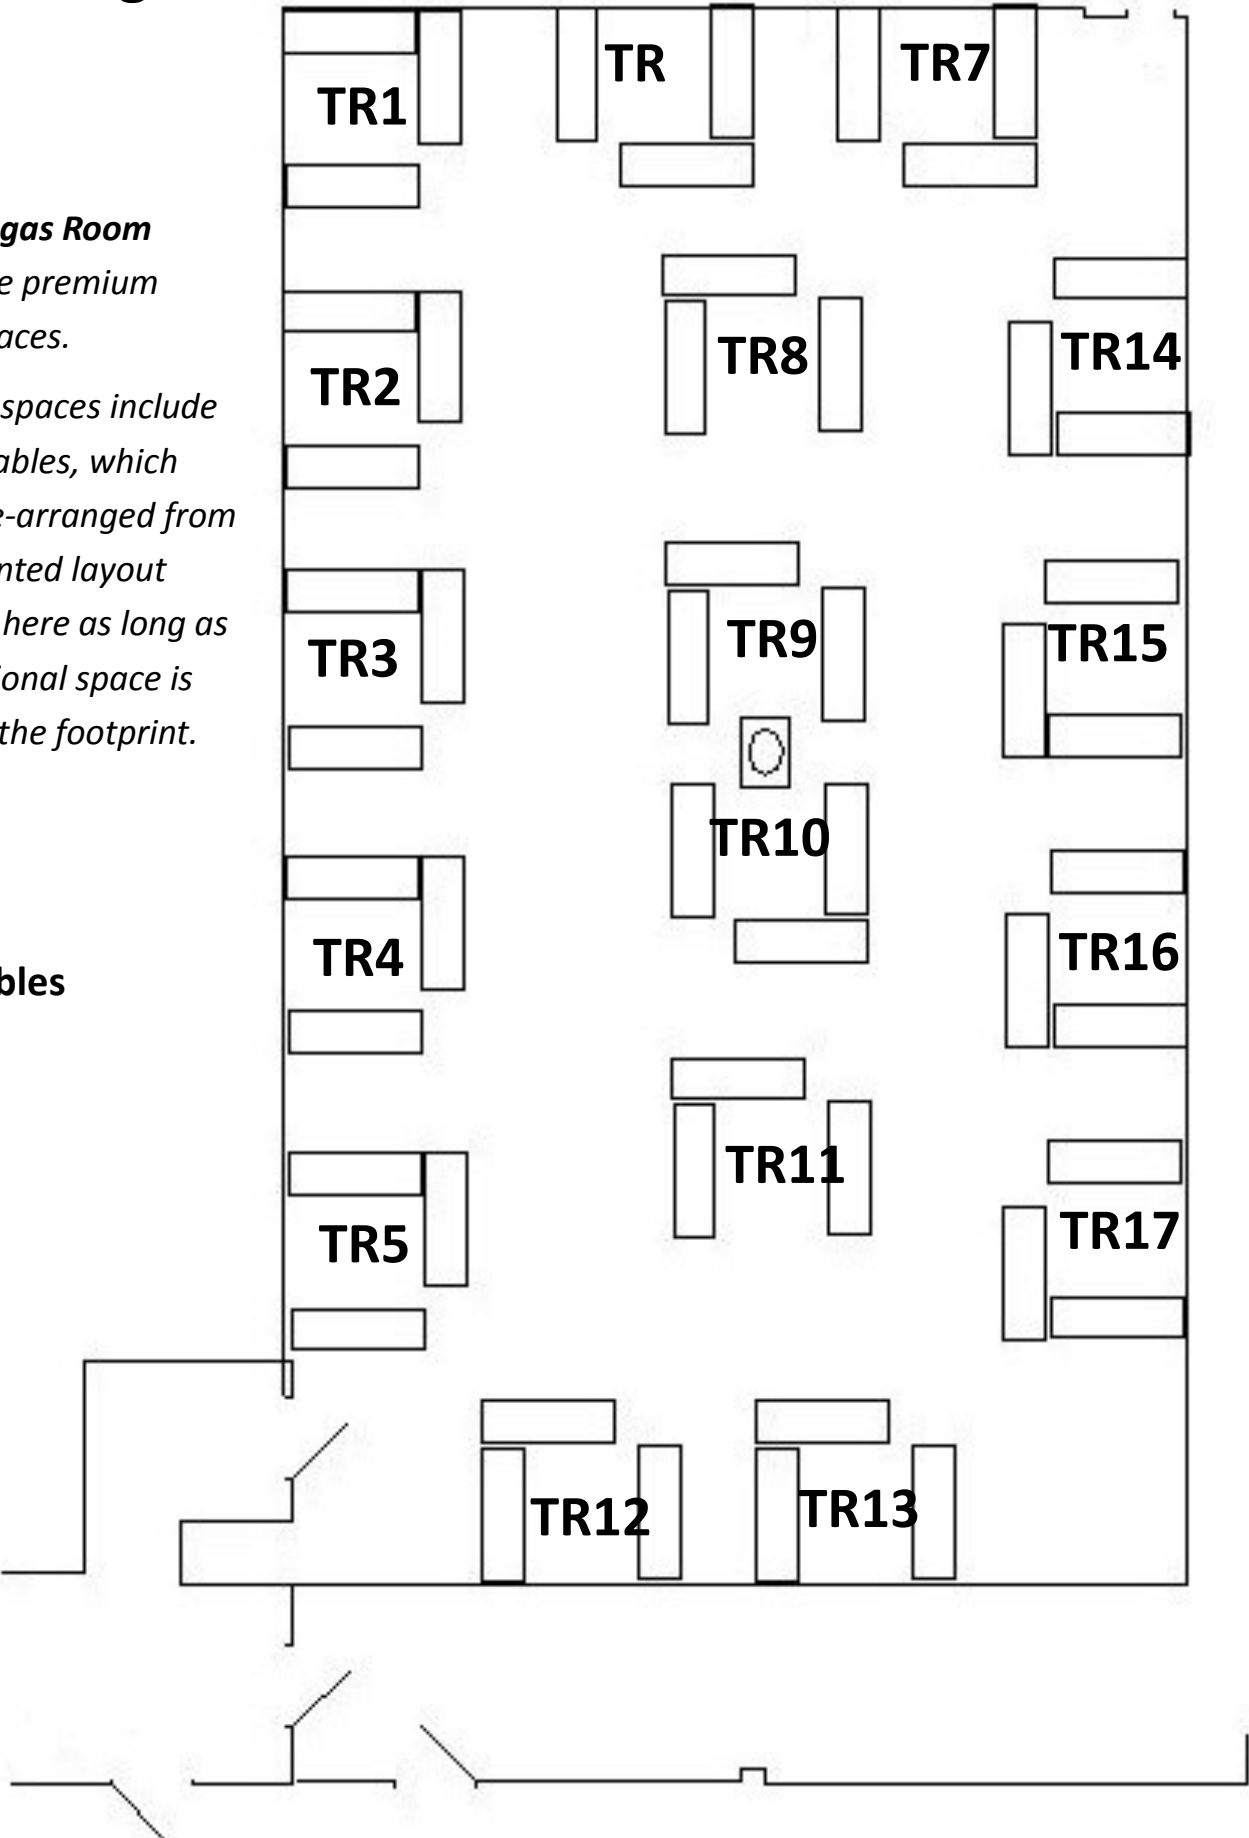

Tortugas Room

The Tortugas Room spaces are premium indoor spaces.

Standard spaces include three 8' tables, which may be re-arranged from the presented layout indicated here as long as not additional space is added to the footprint.

8ft Tables