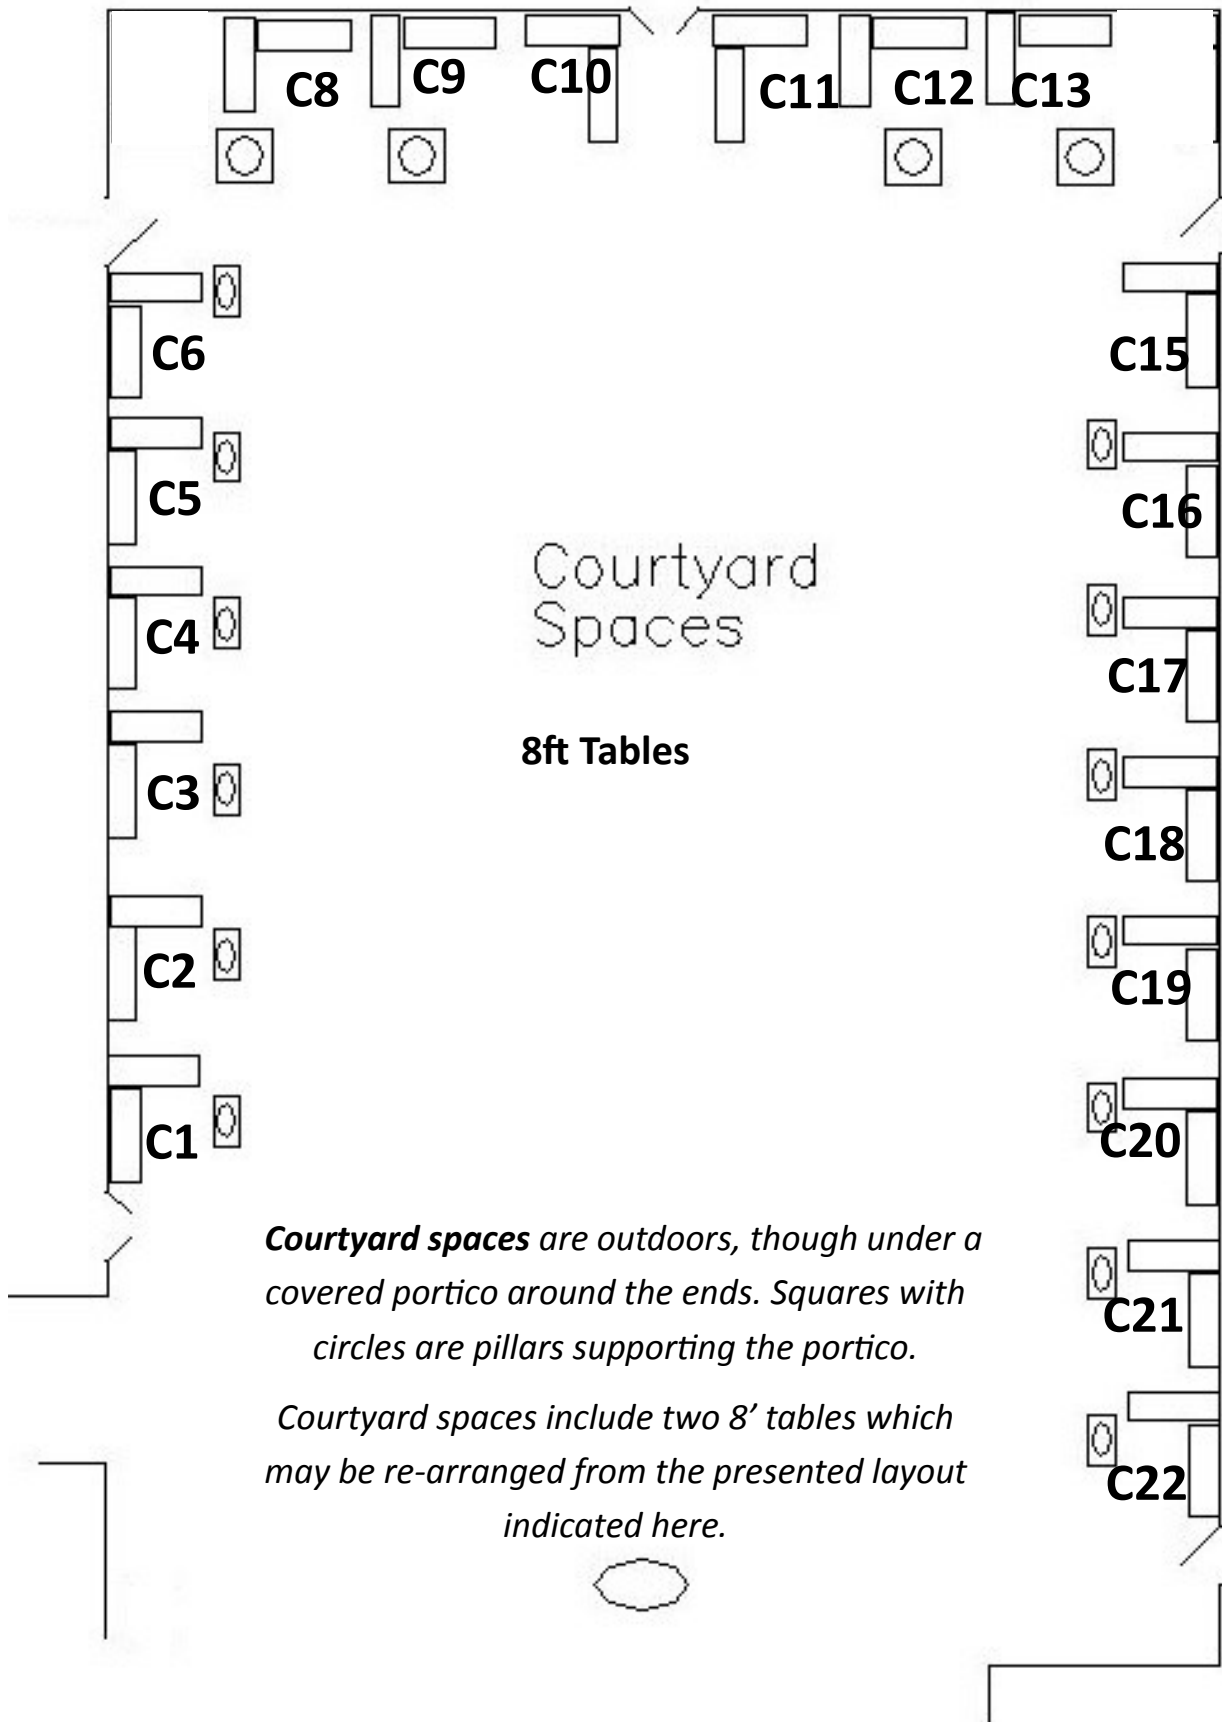

Organ View Terrace Spaces

*The **Organ View Terrace** is the Jewelry Showcase room. Spaces here are for handmade finished jewelry products.*

Spaces include three 6' tables. Tables may be re-arranged from presented layout but must not take anymore space than presented footprint.

Rio Hondo Spaces

*The **Rio Hondo** is the Jewelry Showcase room. Spaces here are for handmade finished jewelry products.*

Spaces include three 6' tables. Tables may be re-arranged from presented layout but must not take anymore space than presented footprint.

Ventanas spaces are premium indoor spaces.

Standard spaces include three 8' tables, which may be re-arranged from the presented layout indicated here as long as not additional space is added to the footprint.

8ft Tables

Hallway Spaces

The **Hallway** spaces are in the hallway outside of the Tortugas gallery and the Ventanas room. Spaces are essentially one 8' table placed close to the wall. Placement here is not exact pending fire marshal review for walk space restrictions.