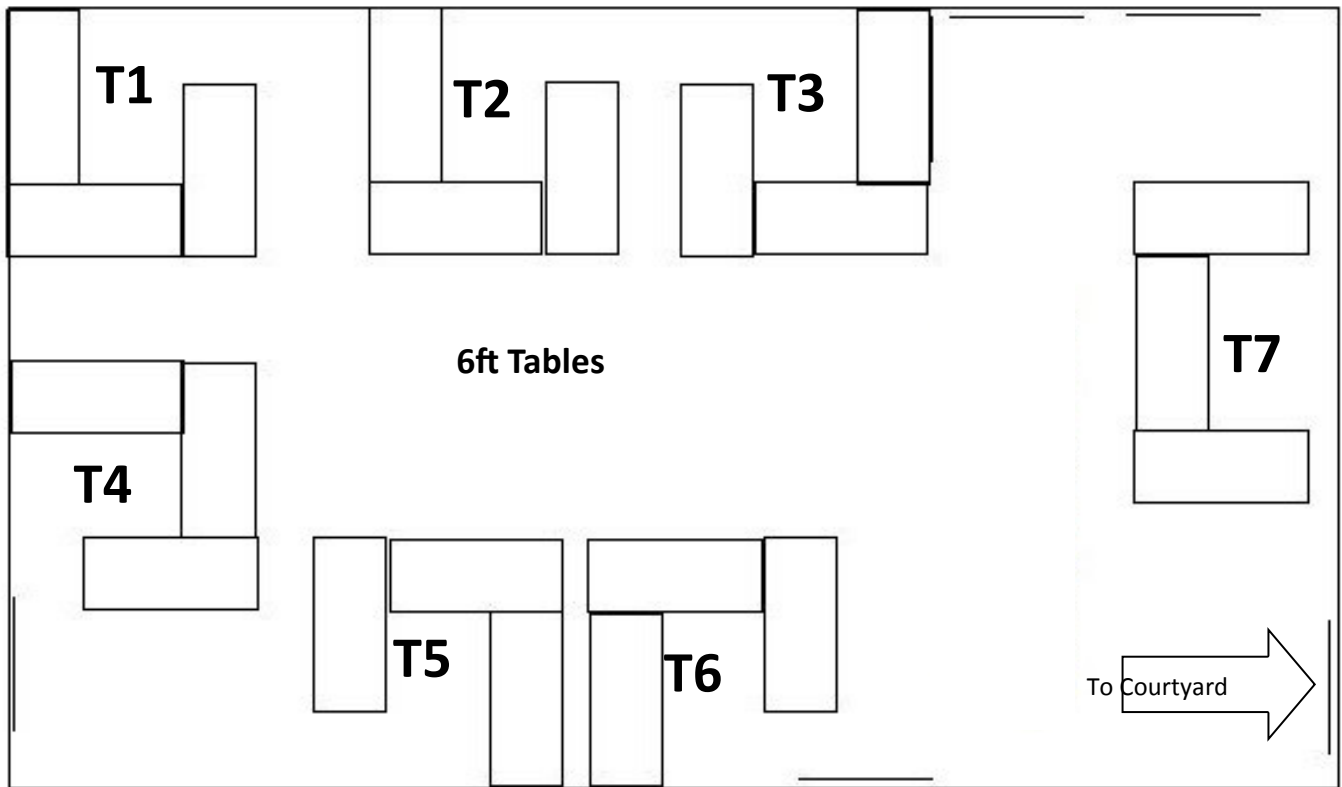

Organ View Terrace Spaces

*The **Organ View Terrace** is the Jewelry Showcase room. Spaces here are for handmade finished jewelry products.*

Spaces include three 6' tables. Tables may be re-arranged from presented layout but must not take anymore space than presented footprint.

Rio Hondo Spaces

*The **Rio Hondo** is the Jewelry Showcase room. Spaces here are for handmade finished jewelry products.*

Spaces include three 6' tables. Tables may be re-arranged from presented layout but must not take anymore space than presented footprint.

Ventanas spaces are premium indoor spaces.

Standard spaces include three 8' tables, which may be re-arranged from the presented layout indicated here as long as not additional space is added to the footprint.

“Nook” spaces are the three areas to the far left which include four 8' tables.

Tortugas Room

The Tortugas Room spaces are premium indoor spaces.

Standard spaces include three 8' tables, which may be re-arranged from the presented layout indicated here as long as not additional space is added to the footprint.