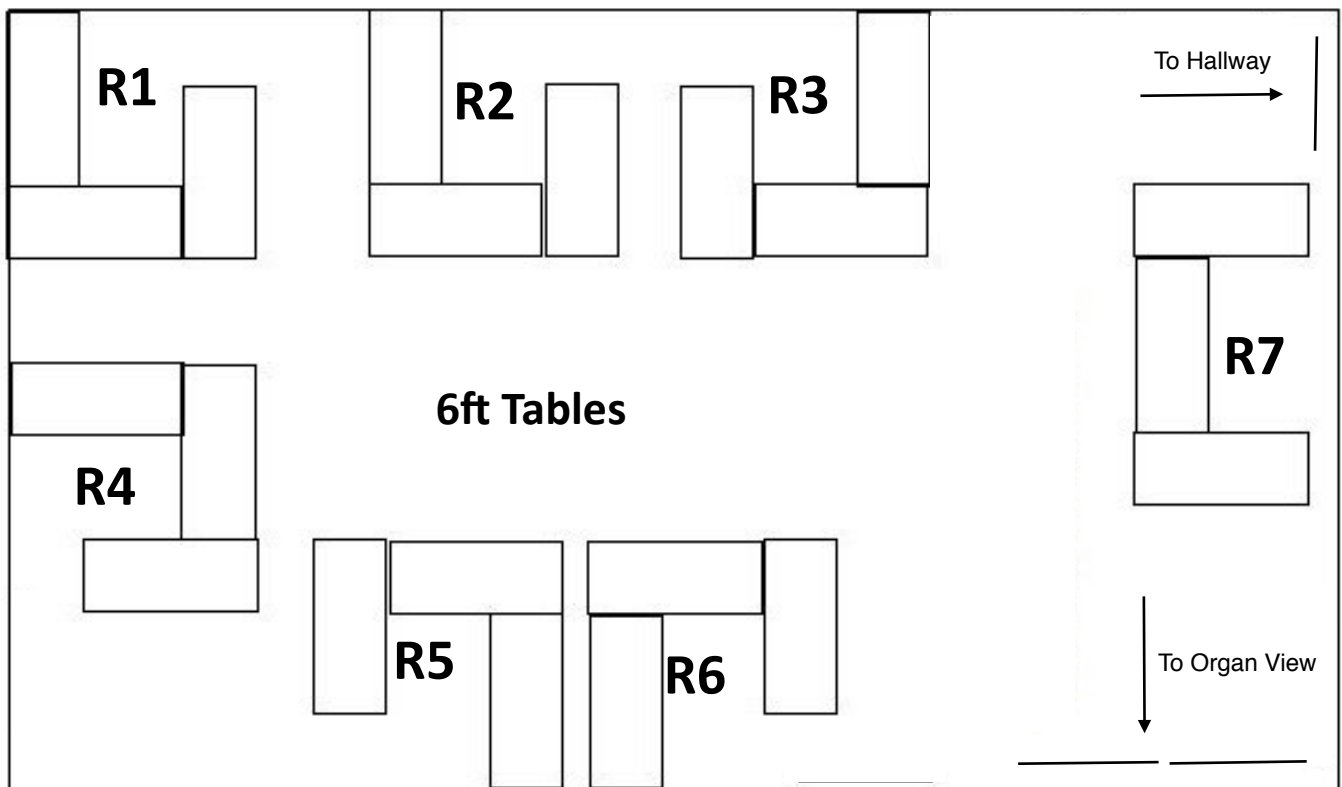

Organ View Terrace Spaces

*The **Organ View Terrace** is the Jewelry Showcase room. Spaces here are for handmade finished jewelry products.*

Spaces include three 6' tables. Tables may be re-arranged from presented layout but must not take anymore space than presented footprint.

Rio Hondo Spaces

*The **Rio Hondo** is the Jewelry Showcase room. Spaces here are for handmade finished jewelry products.*

Spaces include three 6' tables. Tables may be re-arranged from presented layout but must not take anymore space than presented footprint.

Ventanas spaces are premium indoor spaces.

Standard spaces include three 8' tables, which may be re-arranged from the presented layout indicated here as long as not additional space is added to the footprint.

“Nook” spaces are the three areas to the far left which include four 8' tables.

Tortugas Room

The Tortugas Room spaces are premium indoor spaces.

Standard spaces include three 8' tables, which may be re-arranged from the presented layout indicated here as long as not additional space is added to the footprint.