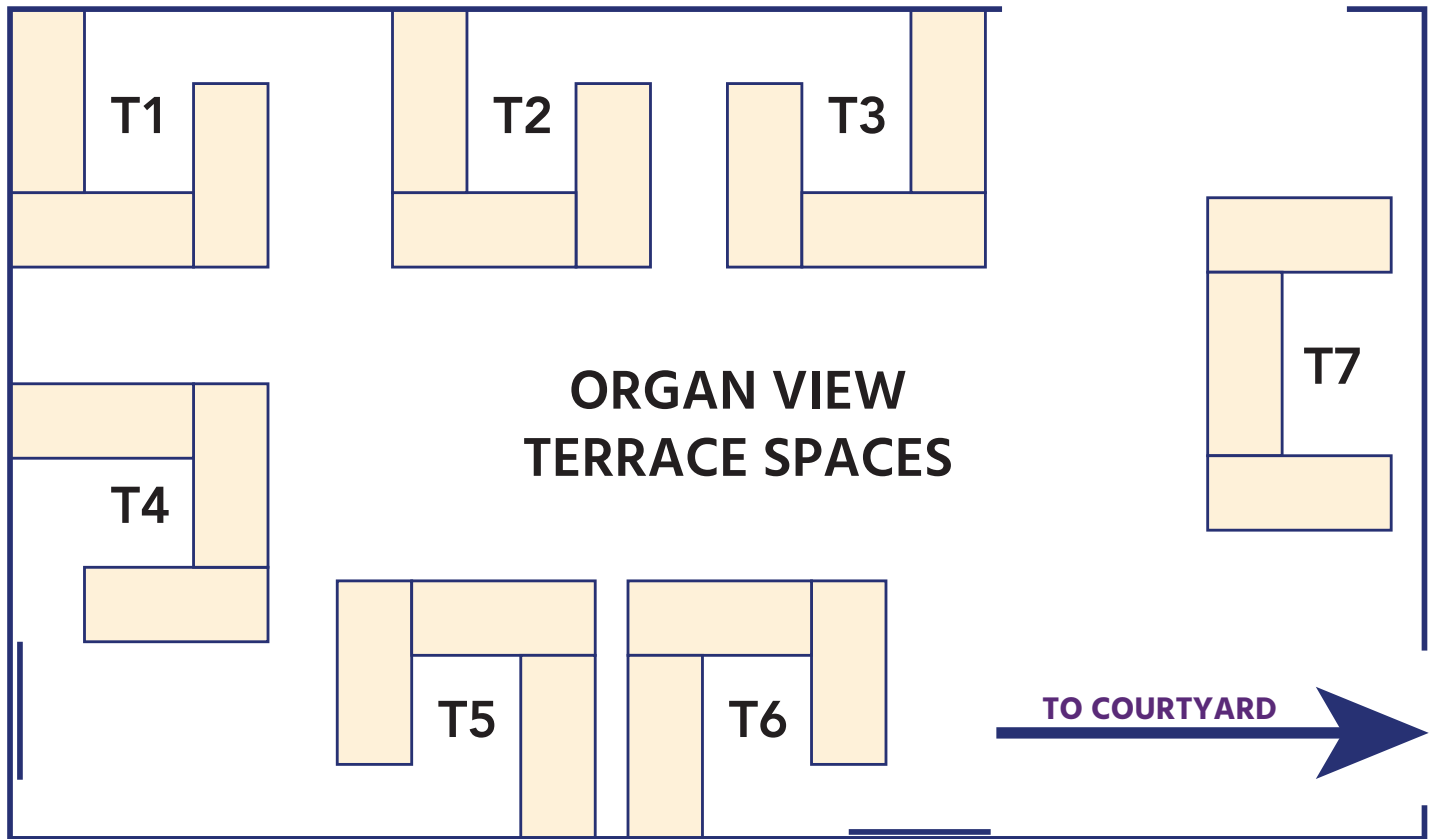

Individual Room Layouts

The **ORGAN VIEW TERRACE SPACES** is the Jewelry Showcase room. Spaces here are for handmade finished jewelry products. Spaces include three 6' tables. Tables may be re-arranged from presented layout but must not take anymore space than presented footprint.