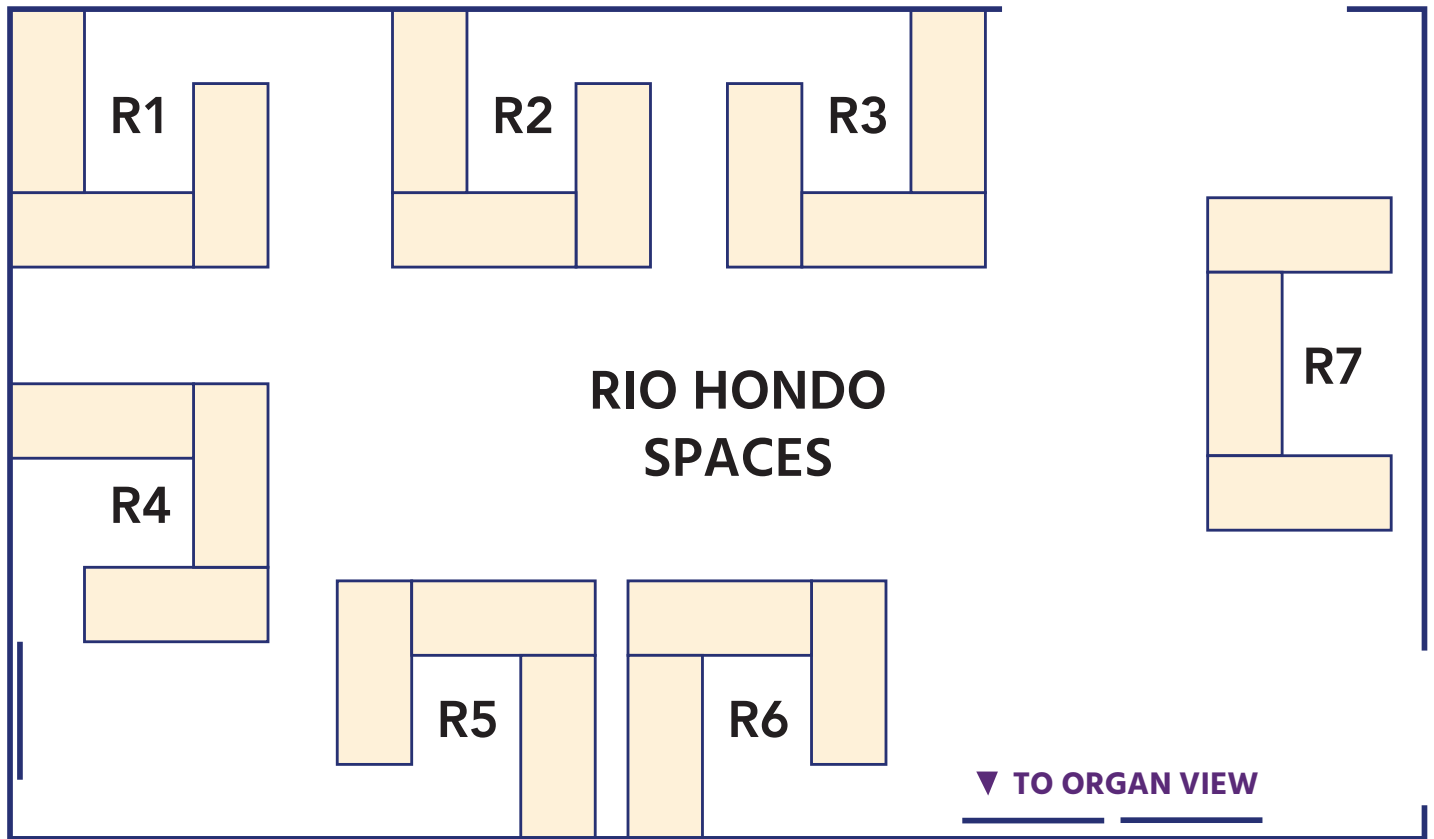

Individual Room Layouts

The **RIO HONDO ROOM** is a Jewelry Showcase room. Spaces here are for handmade finished jewelry products. Spaces include three 6' tables. Tables may be re-arranged from presented layout but must not take anymore space than presented footprint.