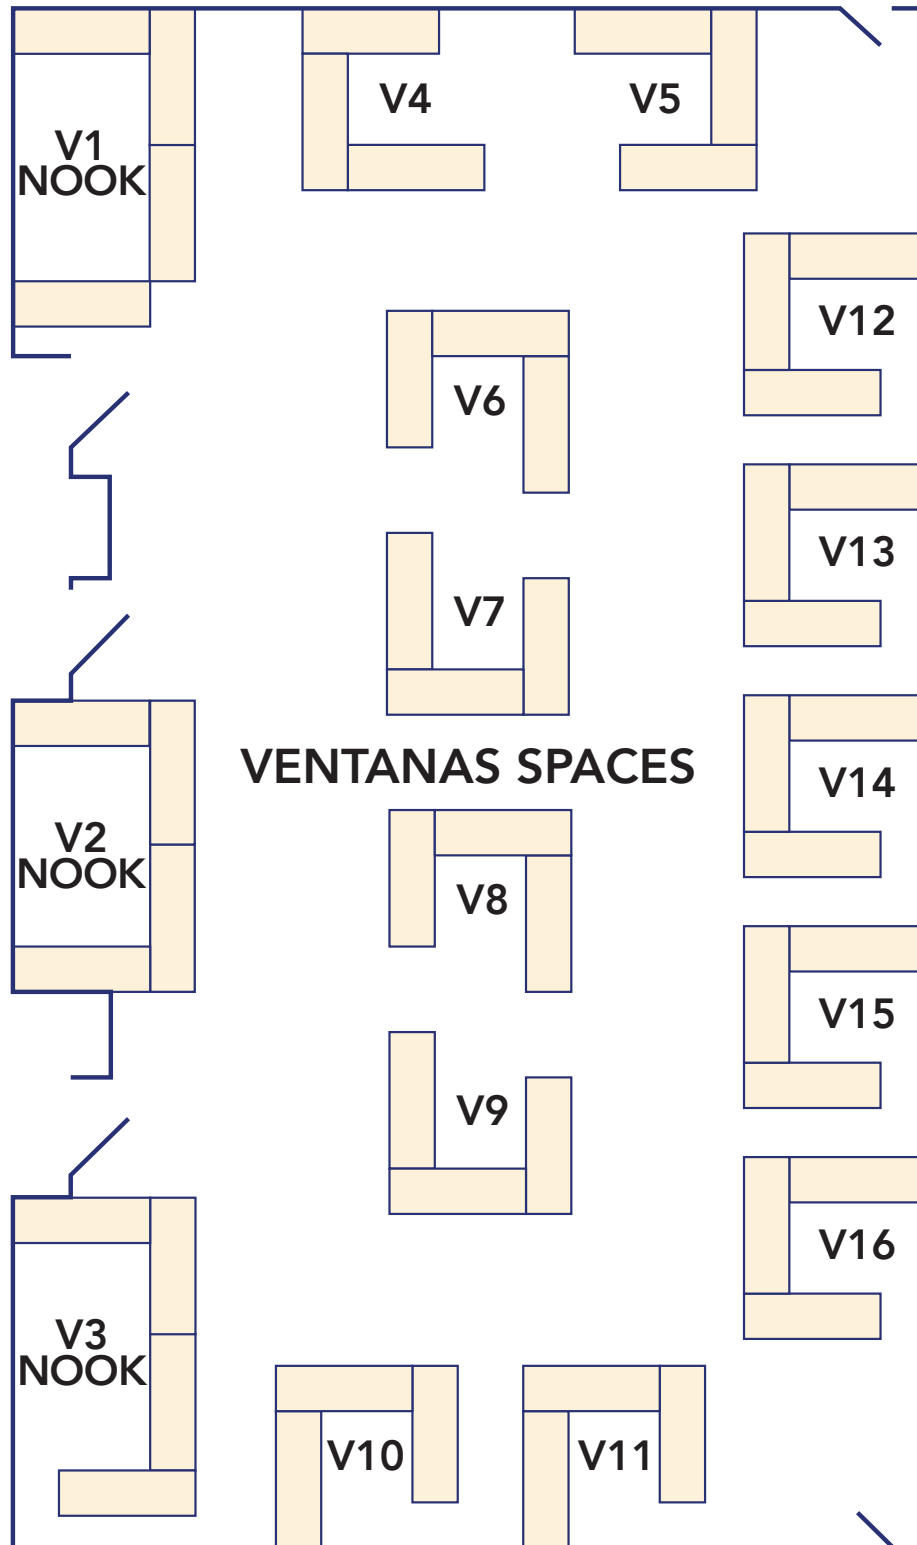

# Individual Room Layouts

The **VENTANA SPACES** are premium indoor spaces. Standard spaces include three 8' tables, which may be re-arranged from the presented layout indicated here as long as additional space is not added to the footprint. "Nook" spaces are the three areas to the far left which include four 8' tables.