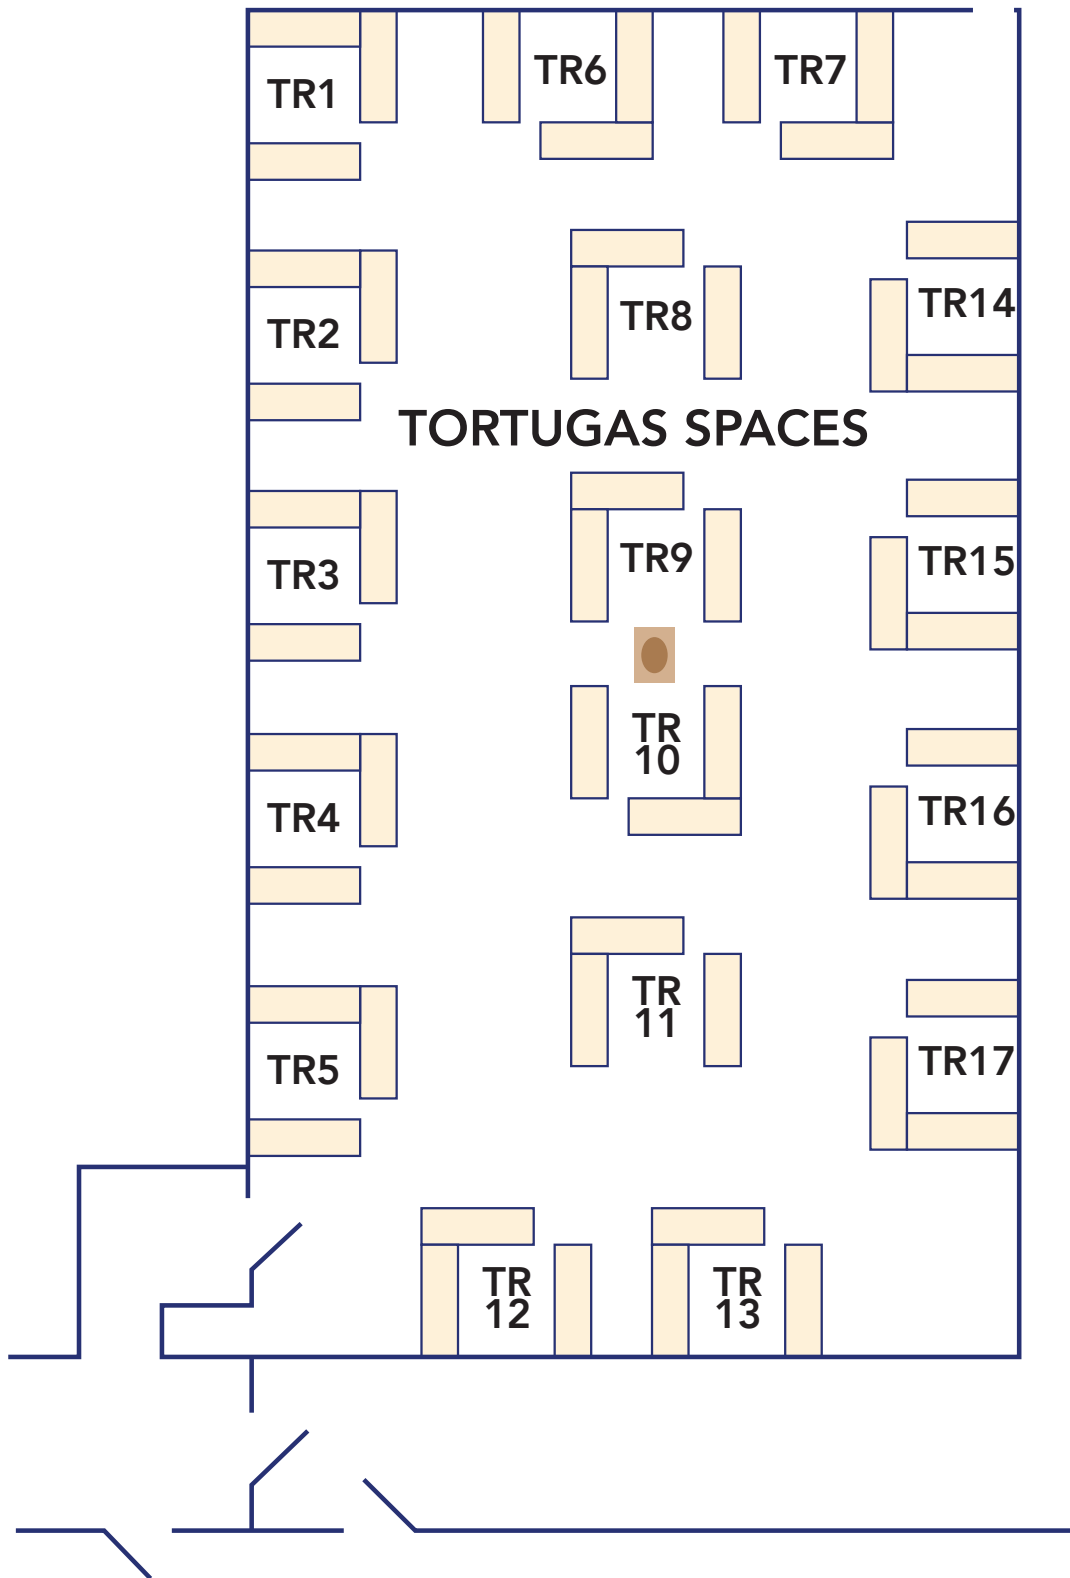

# Individual Room Layouts

The **TORTUGAS ROOM** spaces are premium indoor spaces. Standard spaces include three 8' tables, which may be re-arranged from the presented layout indicated here as long as additional space is not added to the footprint.

 \*Squares with circles are pillars.